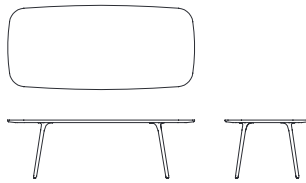

## Technical

Jonathan Prestwich's Mix table has been updated for 2017 with cast aluminium legs that blend seamlessly into the coloured underside of the table appearing as if they were one piece. The solid wooden top with tapered edge adds to the sculptural appeal of this range. Round, or rounded rectangle or triangle and in a range of sizes, Mix comes with an oak top with white underside and legs or a walnut and black combination. With its smooth contours and organic profile, Mix has an unexpectedly tactile allure.

**Desk - Solid**

MIX001

Height(mm) 745  
Width (mm) 1500  
Depth (mm) 1500

**Desk - Solid**

MIX002

Height (mm) 745  
Width (mm) 2400  
Depth (mm) 1080

**Desk - Veneered**

MIX003

Height (mm) 745  
Width (mm) 2400  
Depth (mm) 1100

**Desk - Veneered**

MIX004

Height (mm) 745  
Width (mm) 2000  
Depth (mm) 1100

**Desk - Veneered**

MIX005

Height (mm) 745  
Width (mm) 3000  
Depth (mm) 1100

**Desk - Veneered**

MIX006

Height(mm) 745  
Width (mm) 1400  
Depth (mm) 1400

**Desk - Veneered**

MIX007

Height (mm) 745  
Width (mm) 1200  
Depth (mm) 1200

**Desk - Veneered**

MIX008