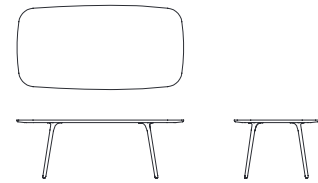

## Technical

Jonathan Prestwich's Mix table has been updated for 2017 with cast aluminium legs that blend seamlessly into the coloured underside of the table appearing as if they were one piece. The solid wooden top with tapered edge adds to the sculptural appeal of this range. Round, or rounded rectangle or triangle and in a range of sizes, Mix comes with an oak top with white underside and legs or a walnut and black combination. With its smooth contours and organic profile, Mix has an unexpectedly tactile allure.

**Desk - Solid**

MIX001

Height(mm) 745  
Width (mm) 1500  
Depth (mm) 1500

**Desk - Solid**

MIX002

Height (mm) 745  
Width (mm) 2400  
Depth (mm) 1080

**Desk - Veneered**

MIX003

Height (mm) 745  
Width (mm) 2400  
Depth (mm) 1100

**Desk - Veneered**

MIX004

Height (mm) 745  
Width (mm) 2000  
Depth (mm) 1100

**Desk - Veneered**

MIX005

Height (mm) 745  
Width (mm) 3000  
Depth (mm) 1100

**Desk - Veneered**

MIX006

Height(mm) 745  
Width (mm) 1400  
Depth (mm) 1400

**Desk - Veneered**

MIX007

Height (mm) 745  
Width (mm) 1200  
Depth (mm) 1200

**Desk - Veneered**

MIX008