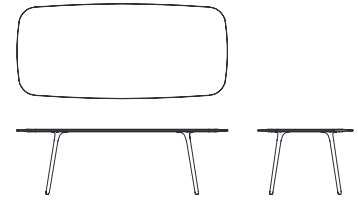

## Technical

Jonathan Prestwich's Mix table has been updated for 2017 with cast aluminium legs that blend seamlessly into the coloured underside of the table appearing as if they were one piece. The solid wooden top with tapered edge adds to the sculptural appeal of this range. Round, or rounded rectangle or triangle and in a range of sizes, Mix comes with an oak top with white underside and legs or a walnut and black combination. With its smooth contours and organic profile, Mix has an unexpectedly tactile allure.

**Desk - Solid**

MIX001

Height(mm) 745  
Width (mm) 1500  
Depth (mm) 1500

**Desk - Solid**

MIX002

Height (mm) 745  
Width (mm) 2400  
Depth (mm) 1080

**Desk - Veneered**

MIX003

Height (mm) 745  
Width (mm) 2400  
Depth (mm) 1100

**Desk - Veneered**

MIX004

Height (mm) 745  
Width (mm) 2000  
Depth (mm) 1100

**Desk - Veneered**

MIX005

Height (mm) 745  
Width (mm) 3000  
Depth (mm) 1100

**Desk - Veneered**

MIX006

Height(mm) 745  
Width (mm) 1400  
Depth (mm) 1400

**Desk - Veneered**

MIX007

Height (mm) 745  
Width (mm) 1200  
Depth (mm) 1200

**Desk - Veneered**

MIX008