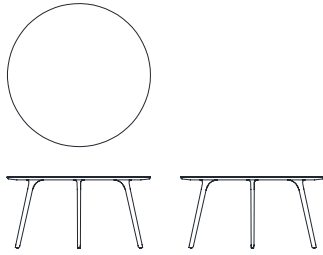

## Technical

Jonathan Prestwich's Mix table has been updated for 2017 with cast aluminium legs that blend seamlessly into the coloured underside of the table appearing as if they were one piece. The solid wooden top with tapered edge adds to the sculptural appeal of this range. Round, or rounded rectangle or triangle and in a range of sizes, Mix comes with an oak top with white underside and legs or a walnut and black combination. With its smooth contours and organic profile, Mix has an unexpectedly tactile allure.

**Desk - Solid**

MIX001

Height(mm) 745  
Width (mm) 1500  
Depth (mm) 1500

**Desk - Solid**

MIX002

Height (mm) 745  
Width (mm) 2400  
Depth (mm) 1080

**Desk - Veneered**

MIX003

Height (mm) 745  
Width (mm) 2400  
Depth (mm) 1100

**Desk - Veneered**

MIX004

Height (mm) 745  
Width (mm) 2000  
Depth (mm) 1100

**Desk - Veneered**

MIX005

Height (mm) 745  
Width (mm) 3000  
Depth (mm) 1100

## Desk - Veneered

MIX009

Height(mm) 745  
Width (mm) 2200  
Depth(mm)1397/1000

---