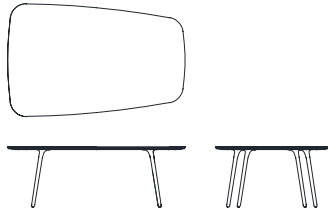

## Technical

Jonathan Prestwich's Mix table has been updated for 2017 with cast aluminium legs that blend seamlessly into the coloured underside of the table appearing as if they were one piece. The solid wooden top with tapered edge adds to the sculptural appeal of this range. Round, or rounded rectangle or triangle and in a range of sizes, Mix comes with an oak top with white underside and legs or a walnut and black combination. With its smooth contours and organic profile, Mix has an unexpectedly tactile allure.

Height (mm) 745  
Width (mm) 2400  
Depth (mm) 1100

**Desk - Veneered**

MIX004

Height (mm) 745  
Width (mm) 2000  
Depth (mm) 1100

**Desk - Veneered**

MIX005

Height (mm) 745  
Width (mm) 3000  
Depth (mm) 1100

**Desk - Veneered**

MIX006

Height(mm) 745  
Width (mm) 1400  
Depth (mm) 1400

**Desk - Veneered**

MIX007

Height (mm) 745  
Width (mm) 1200  
Depth (mm) 1200

**Desk - Veneered**

MIX008

## Desk - Veneered

MIX009

Height(mm) 745  
Width (mm) 2200  
Depth(mm)1397/1000

---