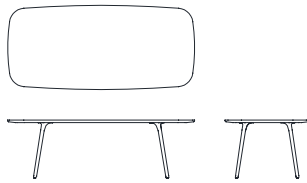

## Technical

Jonathan Prestwich's Mix table has been updated for 2017 with cast aluminium legs that blend seamlessly into the coloured underside of the table appearing as if they were one piece. The solid wooden top with tapered edge adds to the sculptural appeal of this range. Round, or rounded rectangle or triangle and in a range of sizes, Mix comes with an oak top with white underside and legs or a walnut and black combination. With its smooth contours and organic profile, Mix has an unexpectedly tactile allure.

**Desk - Solid**

MIX001

Height(mm) 745  
Width (mm) 1500  
Depth (mm) 1500

**Desk - Solid**

MIX002

Height (mm) 745  
Width (mm) 2400  
Depth (mm) 1080

**Desk - Veneered**

MIX003

Height (mm) 745  
Width (mm) 2400  
Depth (mm) 1100

**Desk - Veneered**

MIX004

Height (mm) 745  
Width (mm) 2000  
Depth (mm) 1100

**Desk - Veneered**

MIX005

Height (mm) 745  
Width (mm) 3000  
Depth (mm) 1100

**Desk - Veneered**

MIX006

Height(mm) 745  
Width (mm) 1400  
Depth (mm) 1400

**Desk - Veneered**

MIX007

Height (mm) 745  
Width (mm) 1200  
Depth (mm) 1200

**Desk - Veneered**

MIX008