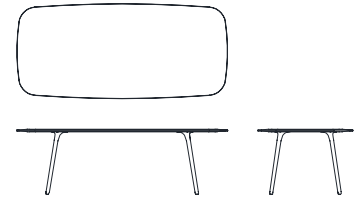

## Technical

Jonathan Prestwich's Mix table has been updated for 2017 with cast aluminium legs that blend seamlessly into the coloured underside of the table appearing as if they were one piece. The solid wooden top with tapered edge adds to the sculptural appeal of this range. Round, or rounded rectangle or triangle and in a range of sizes, Mix comes with an oak top with white underside and legs or a walnut and black combination. With its smooth contours and organic profile, Mix has an unexpectedly tactile allure.

**Desk - Solid**

MIX001

Height(mm) 745  
Width (mm) 1500  
Depth (mm) 1500

**Desk - Solid**

MIX002

Height (mm) 745  
Width (mm) 2400  
Depth (mm) 1080

**Desk - Veneered**

MIX003

Height (mm) 745  
Width (mm) 2400  
Depth (mm) 1100

**Desk - Veneered**

MIX004

Height (mm) 745  
Width (mm) 2000  
Depth (mm) 1100

**Desk - Veneered**

MIX005

Height (mm) 745  
Width (mm) 3000  
Depth (mm) 1100

**Desk - Veneered**

MIX006

Height(mm) 745  
Width (mm) 1400  
Depth (mm) 1400

**Desk - Veneered**

MIX007

Height (mm) 745  
Width (mm) 1200  
Depth (mm) 1200

**Desk - Veneered**

MIX008