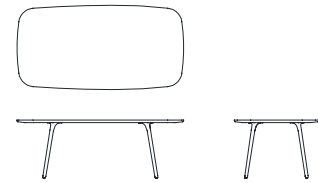

## Technical

Jonathan Prestwich's Mix table has been updated for 2017 with cast aluminium legs that blend seamlessly into the coloured underside of the table appearing as if they were one piece. The solid wooden top with tapered edge adds to the sculptural appeal of this range. Round, or rounded rectangle or triangle and in a range of sizes, Mix comes with an oak top with white underside and legs or a walnut and black combination. With its smooth contours and organic profile, Mix has an unexpectedly tactile allure.

**Desk - Solid**

MIX001

Height(mm) 745  
Width (mm) 1500  
Depth (mm) 1500

**Desk - Solid**

MIX002

Height (mm) 745  
Width (mm) 2400  
Depth (mm) 1080

**Desk - Veneered**

MIX003

Height (mm) 745  
Width (mm) 2400  
Depth (mm) 1100

**Desk - Veneered**

MIX004

Height (mm) 745  
Width (mm) 2000  
Depth (mm) 1100

**Desk - Veneered**

MIX005

Height (mm) 745  
Width (mm) 3000  
Depth (mm) 1100

**Desk - Veneered**

MIX006

Height(mm) 745  
Width (mm) 1400  
Depth (mm) 1400

**Desk - Veneered**

MIX007

Height (mm) 745  
Width (mm) 1200  
Depth (mm) 1200

**Desk - Veneered**

MIX008